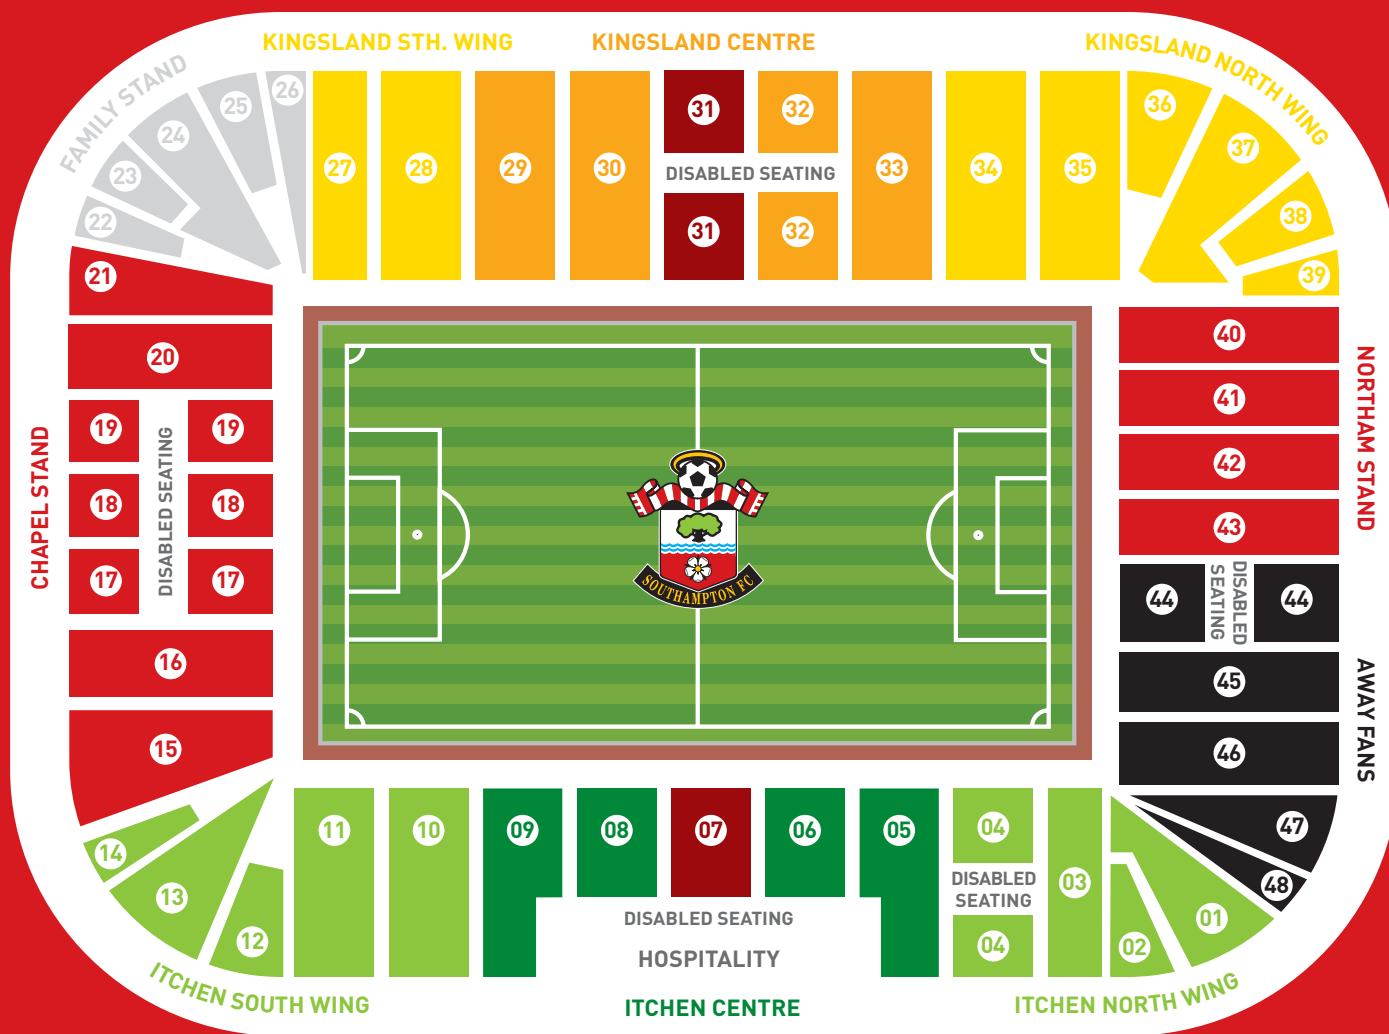

ST. MARY'S STADIUM: SEATING BLOCK LAYOUT

SEATING BLOCK LAYOUT KEY:

■ ITCHEN CENTRE	■ KINGSLAND CENTRE
■ ITCHEN NORTH / SOUTH WING	■ KINGSLAND NORTH / SOUTH WING
■ CHAPEL / NORTHAM STAND	■ AWAY FANS SEATING
■ FAMILY STAND	■ CENTRE LINE SEATING